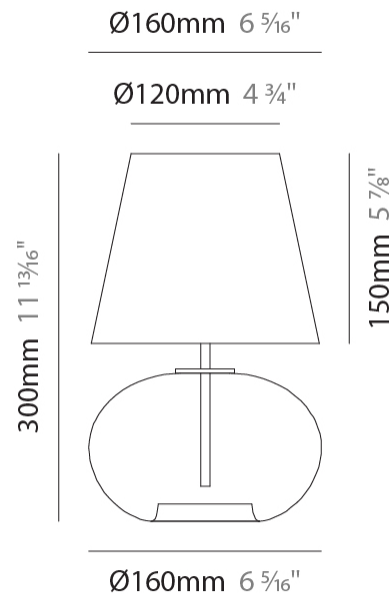

PARIGI CIPOLLA PORTABLE

D144008-

base number   Finish
Options

1. To build a product code in our configurator select the specify button on the base model # product page
2. To build a manual product code on this datasheet choose from the options listed below in blue font and add the suffix to the base model #

GENERAL

Series: Parigi Cipolla
Partner: Cangini & Tucci
Division: Design
Installation: Portable
Product Type: Table
Mounting Location: Table

PHYSICAL

Shape: Sphere
Diameter (mm): 160
Diameter (in): 6 ⁵/₁₆
Height (mm): 300
Height (in): 11 ¹³/₁₆
Weight (kg): 0.52
Weight (lbs): 1.15
Fixture Finish: [AMB](#) / [GRN](#) / [PNK](#) / [RUB](#) / [SKB](#) / [SMK](#) / [TOB](#) / [TRA](#)
Holder Finish: CHR
Fixture Material: Glass / Metal
Primary Material: Glass - Borosilicate

ELECTRICAL

Number of Lamps: 1
Lamp Type: LED Retrofit
Bulb Included: Bulb Not Included
Max. Wattage Per Lamp (W): 4
Lamp Base: E12
Input Voltage (V): 120

LED

OPTICAL

RATINGS AND CERTIFICATIONS

Certified By: Certified for North American Standards
IP rating: IP20

PROJECT
TYPE
SPECIFIER
QUANTITY
DATE