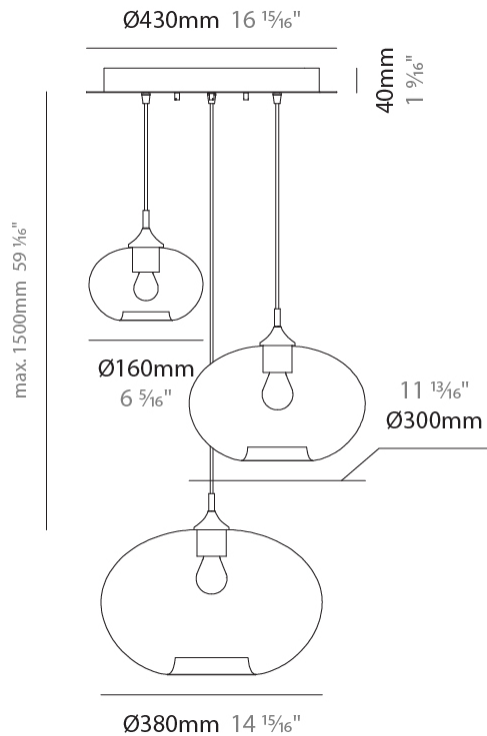

PROJECT	
TYPE	
SPECIFIER	
QUANTITY	
DATE	

PARIGI CIPOLLA 3 LIGHT CLUSTER SUSPENSION

D141083-

base number   Finish
Options

1. To build a product code in our configurator select the specify button on the base model # product page
2. To build a manual product code on this datasheet choose from the options listed below in blue font and add the suffix to the base model #

GENERAL

Series: Parigi Cipolla
Subseries: Parigi Cipolla 3 Light Cluster
Partner: Cangini & Tucci
Division: Design
Installation: Suspension
Product Type: Pendant
Mounting Location: Ceiling

PHYSICAL

Shape: Sphere
Diameter (mm): 430
Diameter (in): 16 ¹⁵/₁₆
Max. Overall Height (mm): 1500
Max. Overall Height (in): 59 ¹/₁₆
Weight (kg): 6.4
Weight (lbs): 14.2
Fixture Finish: [AMB](#) / [GRN](#) / [PNK](#) / [RUB](#) / [SKB](#) / [SMK](#) / [TOB](#) / [TRA](#)
Holder Finish: PSS
Fixture Material: Glass / Metal
Primary Material: Glass - Borosilicate
Cable Details: 1500mm Cable

ELECTRICAL

Number of Lamps: 3
Lamp Type: LED Retrofit
Bulb Included: Bulb Not Included
Total Output Wattage (W): 20
Max. Wattage Per Lamp (W): 8 + 4
Lamp Base: E26 + E12
Input Voltage (V): 120

LED

OPTICAL

RATINGS AND CERTIFICATIONS

Certified By: Certified for North American Standards
IP rating: IP20