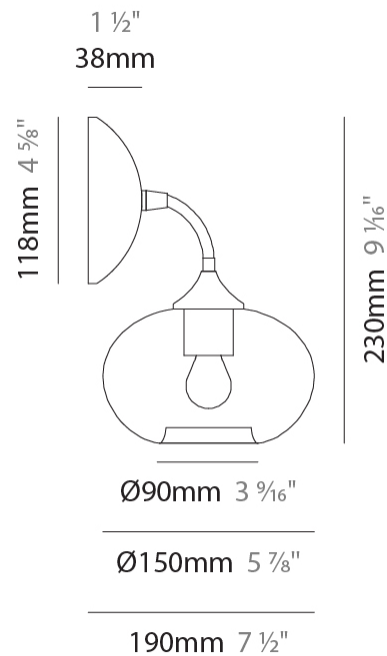

PROJECT	_____
TYPE	_____
SPECIFIER	_____
QUANTITY	_____
DATE	_____

PARIGI CIPOLLA SURFACE

D143014-

base number   Finish
Options

1. To build a product code in our configurator select the specify button on the base model # product page
2. To build a manual product code on this datasheet choose from the options listed below in blue font and add the suffix to the base model #

GENERAL

Series: Parigi Cipolla
Partner: Cangini & Tucci
Division: Design
Installation: Surface
Product Type: Wall Surface
Mounting Location: Wall

PHYSICAL

Shape: Sphere
Length (mm): 150
Length (in): 5 ⁷/₈
Height (mm): 230
Depth (mm): 190
Height (in): 9 ¹/₁₆
Depth (in): 7 ¹/₂
Weight (kg): 0.45
Weight (lbs): 0.99

Fixture Finish: [AMB](#) / [GRN](#) / [PNK](#) / [RUB](#) / [SKB](#) / [SMK](#) / [TOB](#) / [TRA](#)

Holder Finish: CHR
Fixture Material: Glass / Metal
Primary Material: Glass - Borosilicate

ELECTRICAL

Number of Lamps: 1
Lamp Type: LED Retrofit
Bulb Included: Bulb Not Included
Max. Wattage Per Lamp (W): 4
Lamp Base: E12
Input Voltage (V): 120

LED

OPTICAL

RATINGS AND CERTIFICATIONS

Certified By: Certified for North American Standards
IP rating: IP20