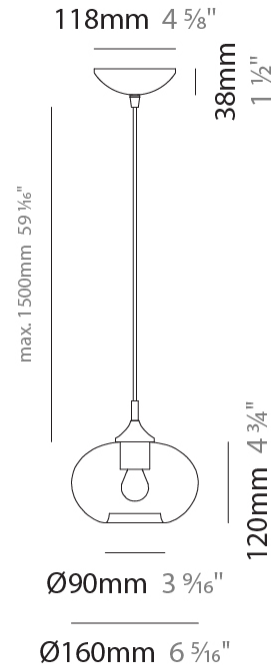

PROJECT
TYPE
SPECIFIER
QUANTITY
DATE

PARIGI CIPOLLA MONOPOINT SUSPENSION

D141075-CP

base number   Finish
Options

1. To build a product code in our configurator select the specify button on the base model # product page
2. To build a manual product code on this datasheet choose from the options listed below in blue font and add the suffix to the base model #

GENERAL

Series: Parigi Cipolla
Subseries: Parigi Cipolla Monopoint
Partner: Cangini & Tucci
Division: Design
Installation: Suspension
Product Type: Pendant
Mounting Location: Ceiling

PHYSICAL

Shape: Sphere
Diameter (mm): 160
Diameter (in): 6 ⁵/₁₆
Height (mm): 120
Height (in): 4 ³/₄
Max. Overall Height (mm): 1620
Max. Overall Height (in): 63 ³/₄
Weight (kg): 0.45
Weight (lbs): 0.99
[Fixture Finish: AMB / GRN / PNK / RUB / SKB / SMK / TOB / TRA](#)
Holder Finish: CHR
Fixture Material: Glass / Metal
Primary Material: Glass - Borosilicate
Cable Details: 1500mm Cable

ELECTRICAL

Number of Lamps: 1
Lamp Type: LED Retrofit
Bulb Included: Bulb Not Included
Max. Wattage Per Lamp (W): 4
Lamp Base: E12
Input Voltage (V): 120

LED

OPTICAL

RATINGS AND CERTIFICATIONS

Certified By: Certified for North American Standards
IP rating: IP20