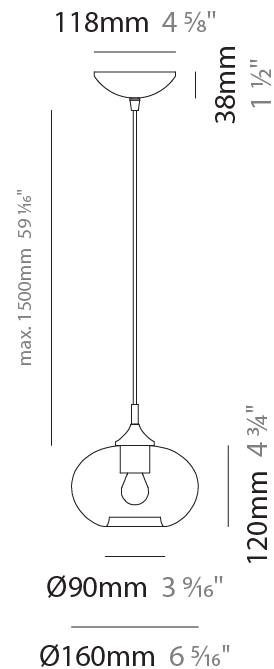

PARIGI CIPOLLA MONOPOINT SUSPENSION

D141075-

base number   Finish
Options

1. To build a product code in our configurator select the specify button on the base model # product page
2. To build a manual product code on this datasheet choose from the options listed below in blue font and add the suffix to the base model #

GENERAL

Series: Parigi Cipolla
Subseries: Parigi Cipolla Monopoint
Partner: Cangini & Tucci
Division: Design
Installation: Suspension
Product Type: Pendant
Mounting Location: Ceiling

PHYSICAL

Shape: Sphere
Diameter (mm): 160
Diameter (in): 6 ⁵/₁₆
Height (mm): 120
Height (in): 4 ³/₄
Max. Overall Height (mm): 1620
Max. Overall Height (in): 63 ³/₄
Weight (kg): 0.45
Weight (lbs): 0.99
[Fixture Finish: AMB / GRN / PNK / RUB / SKB / SMK / TOB / TRA](#)
Holder Finish: CHR
Fixture Material: Glass / Metal
Primary Material: Glass - Borosilicate
Cable Details: 1500mm Cable

ELECTRICAL

Number of Lamps: 1
Lamp Type: LED Retrofit
Bulb Included: Bulb Not Included
Max. Wattage Per Lamp (W): 4
Lamp Base: E12
Input Voltage (V): 120

LED

OPTICAL

RATINGS AND CERTIFICATIONS

Certified By: Certified for North American Standards
IP rating: IP20

PROJECT	_____
TYPE	_____
SPECIFIER	_____
QUANTITY	_____
DATE	_____