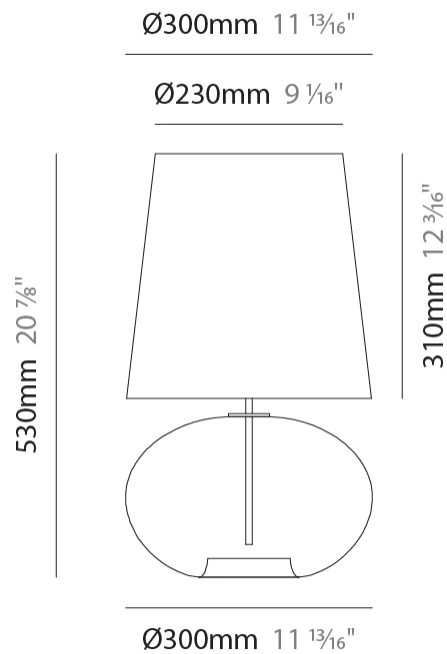

PARIGI CIPOLLA PORTABLE

D144009-

base number   Finish
Options

PROJECT	_____
TYPE	_____
SPECIFIER	_____
QUANTITY	_____
DATE	_____

1. To build a product code in our configurator select the specify button on the base model # product page
2. To build a manual product code on this datasheet choose from the options listed below in blue font and add the suffix to the base model #

GENERAL

Series: Parigi Cipolla
Partner: Cangini & Tucci
Division: Design
Installation: Portable
Product Type: Table
Mounting Location: Table

PHYSICAL

Shape: Sphere
Diameter (mm): 300
Diameter (in): 11 ¹³/₁₆"
Height (mm): 530
Height (in): 20 ⁷/₈"
Weight (kg): 1.65
Weight (lbs): 3.64
Fixture Finish: [AMB / GRN / PNK / RUB / SKB / SMK / TOB / TRA](#)
Holder Finish: CHR
Fixture Material: Glass / Metal
Primary Material: Glass - Borosilicate

ELECTRICAL

Number of Lamps: 1
Lamp Type: LED Retrofit
Bulb Included: Bulb Not Included
Max. Wattage Per Lamp (W): 7
Lamp Base: E26
Input Voltage (V): 120
Upon Request: 277Vac / GU24

LED

OPTICAL

RATINGS AND CERTIFICATIONS

Certified By: Certified for North American Standards
IP rating: IP20