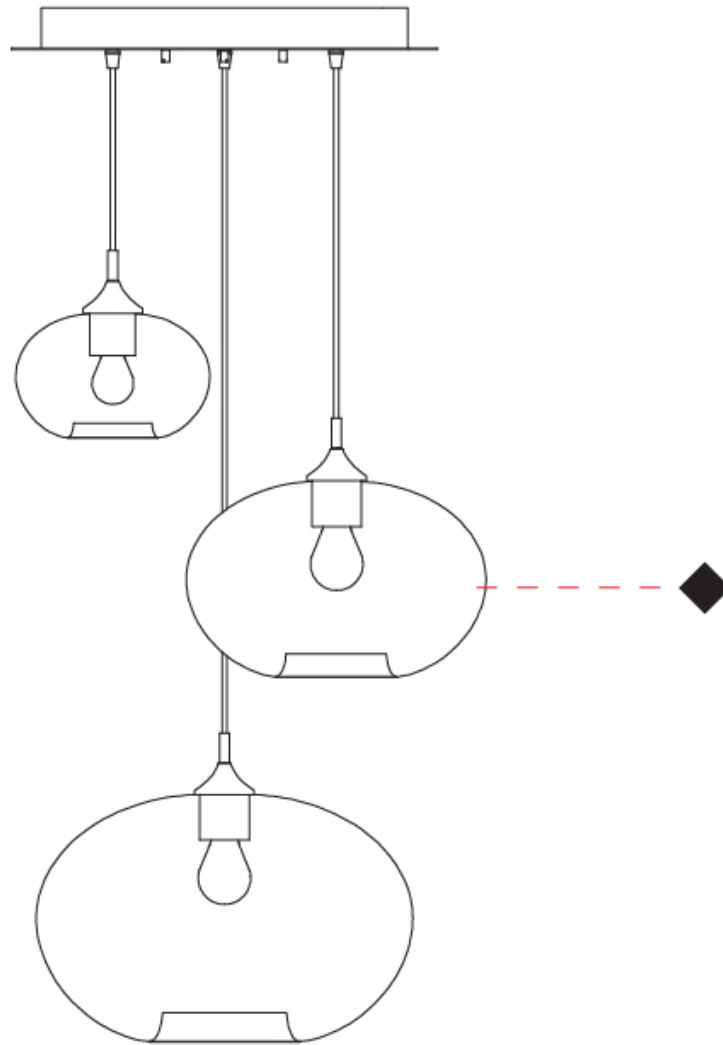

PARIGI CIPOLLA 3 LIGHT CLUSTER SUSPENSION

D141083-

PROJECT _____

TYPE _____

SPECIFIER _____

QUANTITY _____

DATE _____

D