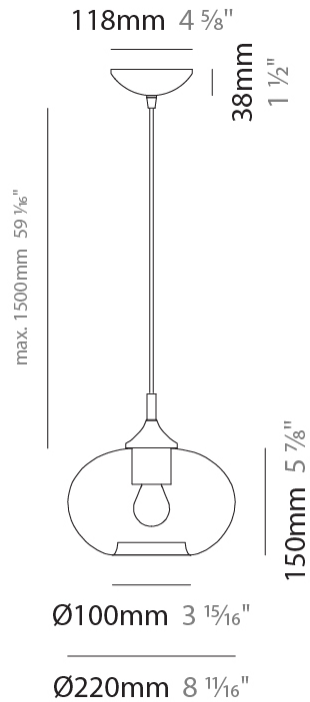

PROJECT	
TYPE	
SPECIFIER	
QUANTITY	
DATE	

PARIGI CIPOLLA MONOPOINT SUSPENSION

D141076-

base number   Finish
Options

1. To build a product code in our configurator select the specify button on the base model # product page
2. To build a manual product code on this datasheet choose from the options listed below in blue font and add the suffix to the base model #

GENERAL

Series: Parigi Cipolla
Subseries: Parigi Cipolla Monopoint
Partner: Cangini & Tucci
Division: Design
Installation: Suspension
Product Type: Pendant
Mounting Location: Ceiling

PHYSICAL

Shape: Sphere
Diameter (mm): 220
Diameter (in): 8 ¹¹/₁₆
Height (mm): 150
Height (in): 5 ⁷/₈
Max. Overall Height (mm): 1650
Max. Overall Height (in): 64 ¹⁵/₁₆
Weight (kg): 1.10
Weight (lbs): 2.43
[Fixture Finish: AMB / GRN / PNK / RUB / SKB / SMK / TOB / TRA](#)
Holder Finish: CHR
Fixture Material: Glass / Metal
Primary Material: Glass - Borosilicate
Cable Details: 1500mm Cable

ELECTRICAL

Number of Lamps: 1
Lamp Type: LED Retrofit
Bulb Included: Bulb Not Included
Max. Wattage Per Lamp (W): 8
Lamp Base: E26
Input Voltage (V): 120
Upon Request: 277Vac / GU24

LED

OPTICAL

RATINGS AND CERTIFICATIONS

Certified By: Certified for North American Standards
IP rating: IP20