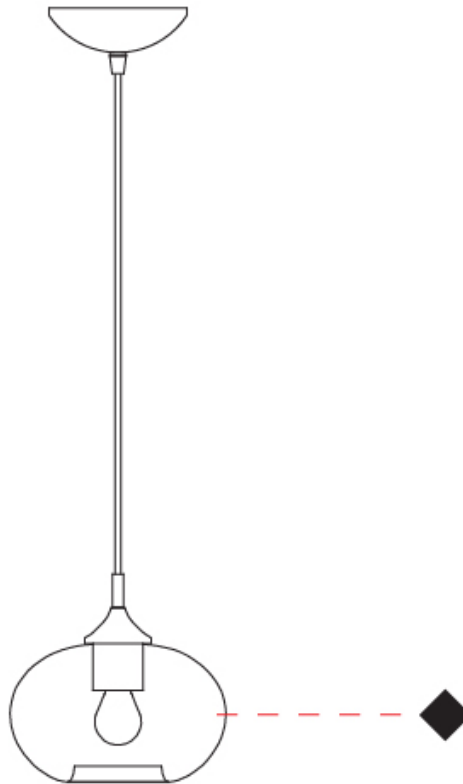

PARIGI CIPOLLA MONOPOINT SUSPENSION

D141075-CP

PROJECT

TYPE

SPECIFIER

QUANTITY

DATE

D