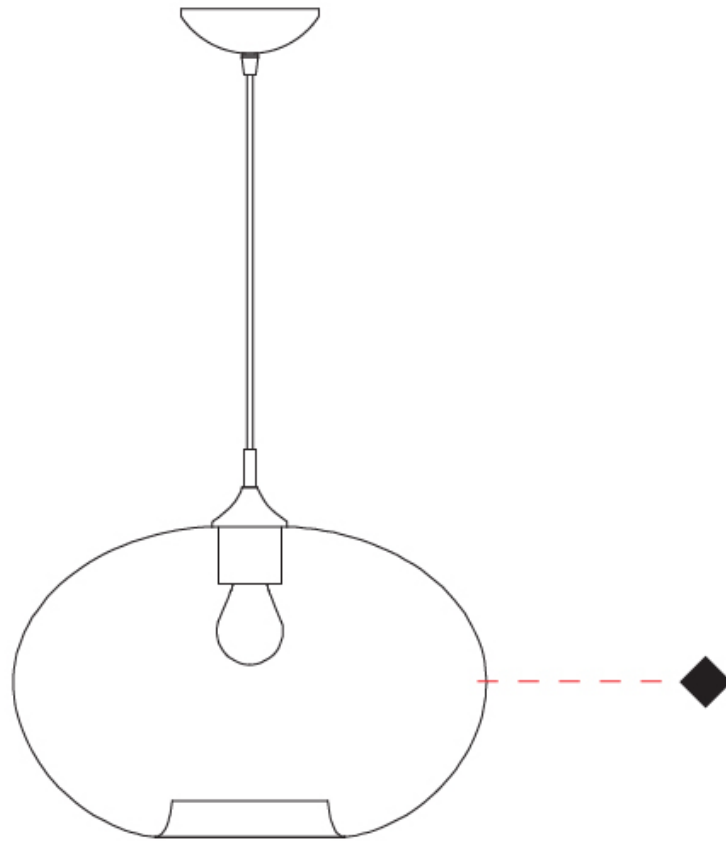

PARIGI CIPOLLA MONOPOINT SUSPENSION

D141078-

PROJECT _____

TYPE _____

SPECIFIER _____

QUANTITY _____

DATE _____

D