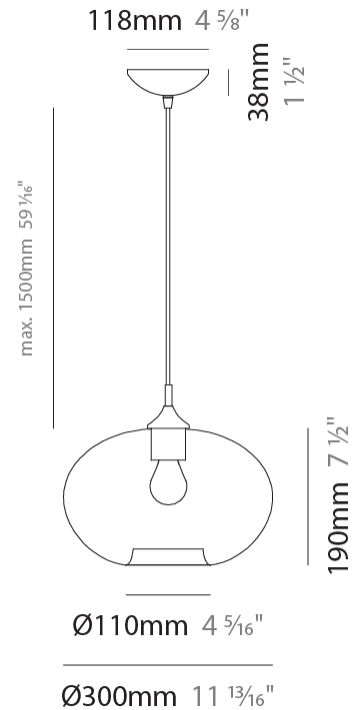

PARIGI CIPOLLA MONOPOINT SUSPENSION

D141077-

base number Finish
Options

1. To build a product code in our configurator select the specify button on the base model # product page
2. To build a manual product code on this datasheet choose from the options listed below in blue font and add the suffix to the base model #

GENERAL

Series: Parigi Cipolla
Subseries: Parigi Cipolla Monopoint
Partner: Cangini & Tucci
Division: Design
Installation: Suspension
Product Type: Pendant
Mounting Location: Ceiling

PHYSICAL

Shape: Sphere
Diameter (mm): 300
Diameter (in): 11 ¹³/₁₆
Height (mm): 190
Height (in): 7 ¹/₂
Max. Overall Height (mm): 1690
Max. Overall Height (in): 66 ⁹/₁₆
Weight (kg): 1.40
Weight (lbs): 3.09
Fixture Finish: [AMB](#) / [GRN](#) / [PNK](#) / [RUB](#) / [SKB](#) / [SMK](#) / [TOB](#) / [TRA](#)
Holder Finish: CHR
Fixture Material: Glass / Metal
Primary Material: Glass - Borosilicate
Cable Details: 1500mm Cable

ELECTRICAL

Number of Lamps: 1
Lamp Type: LED Retrofit
Bulb Included: Bulb Not Included
Max. Wattage Per Lamp (W): 8
Lamp Base: E26
Input Voltage (V): 120
Upon Request: 277Vac / GU24

LED

OPTICAL

RATINGS AND CERTIFICATIONS

Certified By: Certified for North American Standards
IP rating: IP20

PROJECT
TYPE
SPECIFIER
QUANTITY
DATE